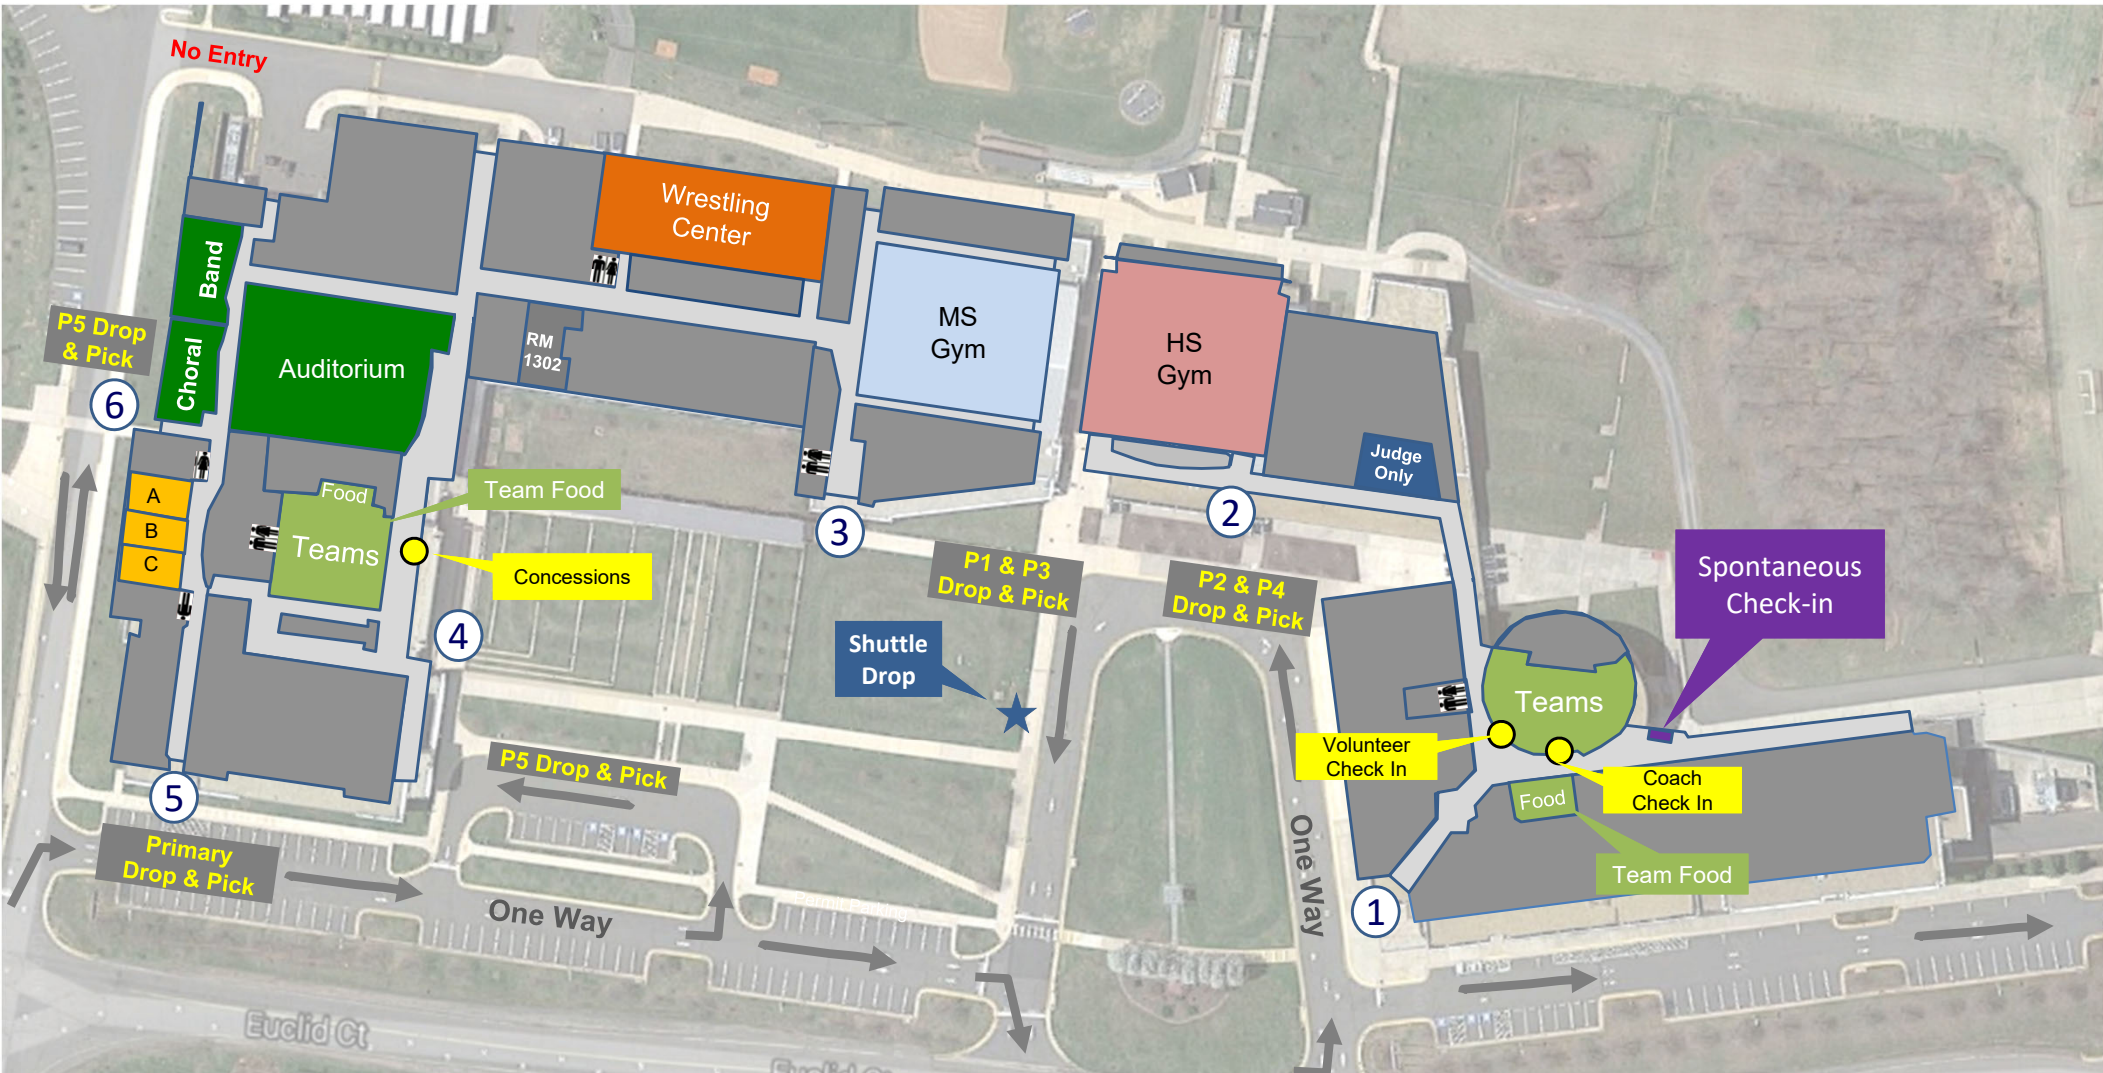

Welcome and Have Fun!

Region 12 Odyssey of the Mind

Manassas Park High School & Middle School Complex

Welcome to the Tournament!

- Please Drop-off & Pick-up Teams At Assigned Doorways
- Coaches & Volunteers Check In At Door #1
- Judges Go To Your Assigned Problem Sites From Shuttle
- No Parking In Fire Lanes – You Will Be Towed!
- No Shuttle Runs After 5:30!
- Award Ceremony Will Be In HS Gym – Time: 6:00 PM

- Problem 1 – OMER to the Rescue Again (MS Gym – 3)
- Problem 2 – Hide In Plain Sight (HS Gym – Door 2)
- Problem 3 – Classics... Leonardo's Workshop (Wrestling Center – Door 3)
- Problem 4 – Structure Toss (HS Gym – Door 2) (Weigh In – Rm1302)
- Problem 5 – Opposites Distract (Choral & Band – Door 6, Auditorium – Door 4)
- Primary – Museum Makers (Rooms A, B, C – Door 5)
- Spontaneous Competition Check In (Door 1)

- Judge parking provided at Osbourn Park High School
 - Arrive Early For Shuttle – Runs from 6:45AM to 5:30PM
 - Shuttle leaves every 15 minutes from either school, but allow at least 20 minutes
- Be at your site when your Problem Captain designates
 - Head directly to your assigned problem site to check in and get your t-shirt
 - Once you've checked in at your site, grab a light morning "SNACK" in the "Judge Only Room" next to the High School Gymnasium after 7:00 AM
 - Box lunches are provided at the Judges-Only Room according to site schedule
 - Food may be taken to sites but be respectful of the school
 - Sites finish at various times but your Problem Captain will release you
- We encourage you to stay for closing ceremony in the HS Gym
 - Be sure to move your car before the shuttle ends at 5:30 PM
 - Award ceremony starts around ~6:00 PM