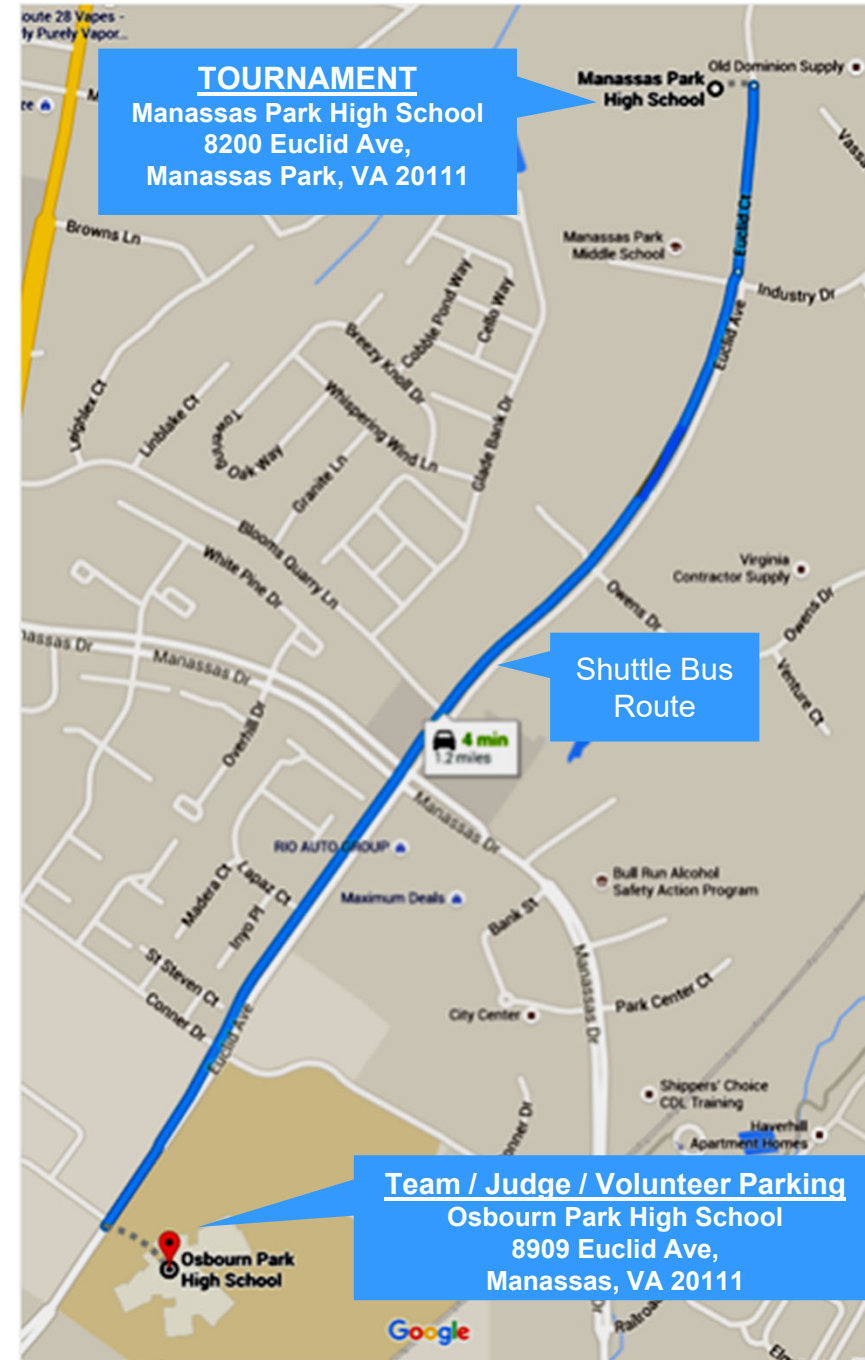

Region 12 Odyssey of the Mind

Manassas Park High School, 8200 Euclid Ave, Manassas Park, VA 20111

- Tournament Location: Manassas Park High School (MPHS)
 - 8200 Euclid Ave, Manassas Park, VA 20111
- Limited Parking at Manassas Park High School
 - Parking available at Osbourn Park High School (OPHS)
 - 8909 Euclid Ave, Manassas Park, VA 20111
- Shuttle Bus Schedule – Runs 6:45AM – 5:30PM
 - Departs every 15 minutes from either school all day
 - No shuttle service planned for award ceremony
 - See Shuttle Bus Schedule
- Teams and Parents
 - WE STRONGLY ENCOURAGE CARPOOLING!
 - Plan to drop off team and props at MPHS then park
- Judges
 - You MUST park at Osbourn Park High School
 - Be On Shuttle No Later Than 7:15AM
- Please Consider
 - Arriving early to allow time for parking and shuttle ride
 - Wearing proper shoes for a lot of walking during the day

Welcome and Have Fun!

Region 12 Odyssey of the Mind

Manassas Park High School & Middle School Complex

Welcome to the Tournament!

- Please Drop-off & Pick-up Teams At Assigned Doorways
- Coaches & Volunteers Check In At Door #1
- Judges Go To Your Assigned Problem Sites From Shuttle
- No Parking In Fire Lanes – You Will Be Towed!
- No Shuttle Runs After 5:30!
- Award Ceremony Will Be In HS Gym – Time: 6:00 PM